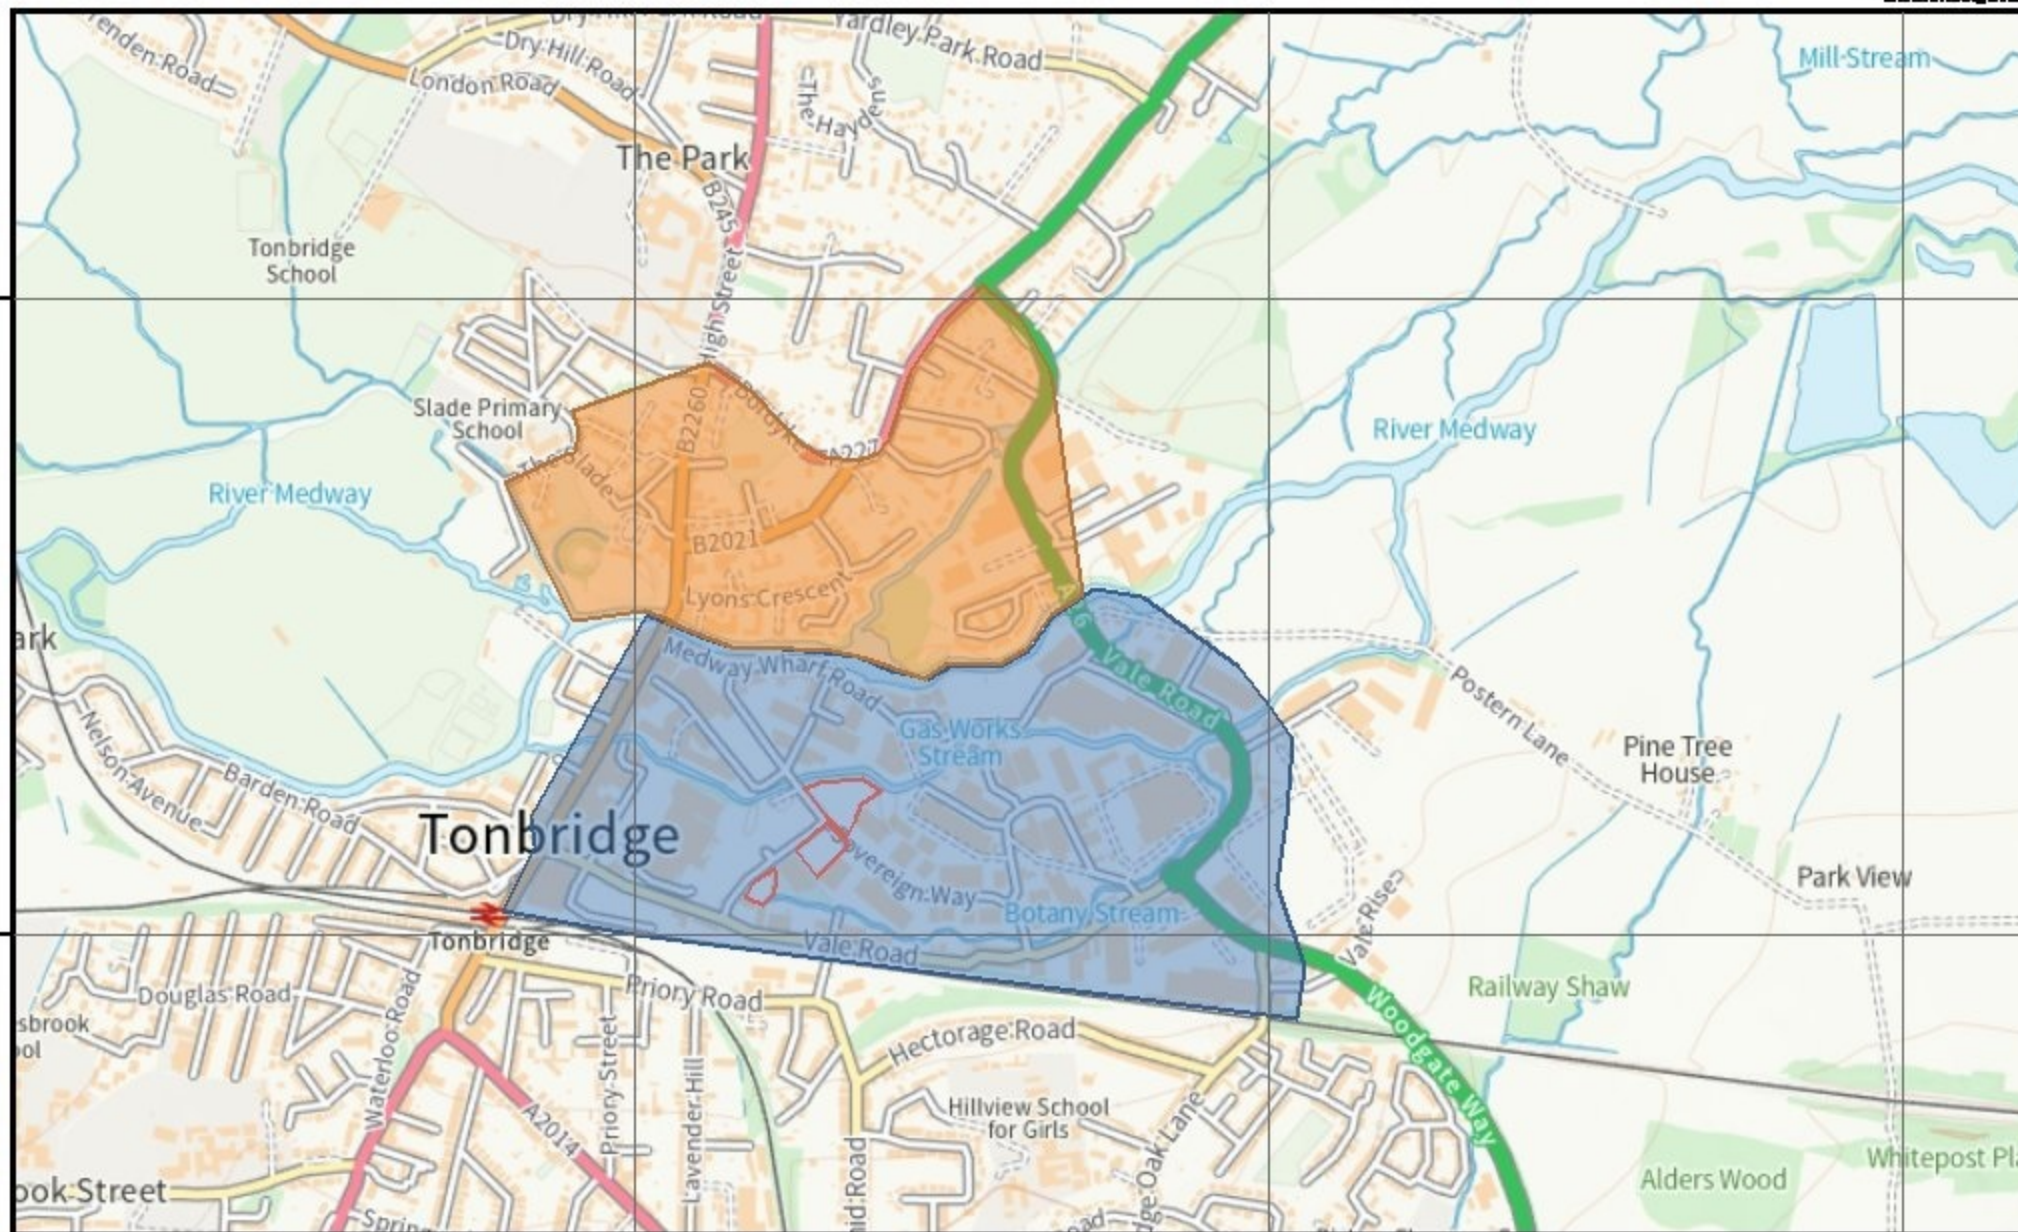

KEY

- Proposed extension to Town Centre Residents Season Ticket area
- Existing Town Centre Residents Season Ticket area

Scale 1:11,909